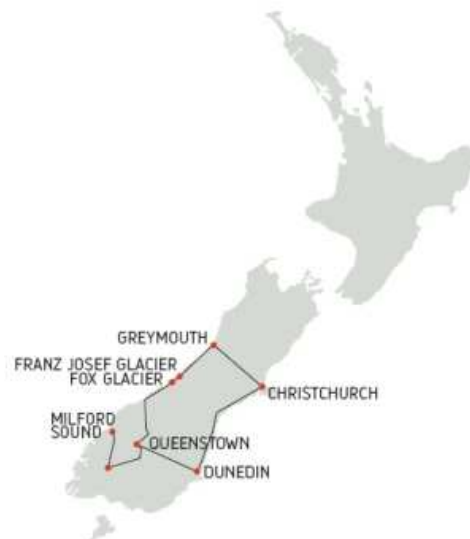

DAY 6 - QUEENSTOWN - GLACIER REGION

Travel along the shores of Lakes Wanaka and Hawea to the Haast Pass. Continue up the West Coast past spectacular mountain ranges, native forests and lakes to the glacier region of Franz Josef and Fox Glaciers. For Self Drive clients, entry to the Glacier Hot Pools (Franz Josef) is included. (B)

Queenstown - Fox Glacier: 327km (approx. 4hrs,20mins). Queenstown - Franz Josef 350km(approx 4hrs,45mins)

DAY 7 - GLACIER REGION - CHRISTCHURCH

Travel north to Greymouth today and board the Tranz Alpine train (seat in coach guests only). Ascend through lush beech forests past the alpine village of Arthur's Pass before crossing the spectacular Southern Alps. Travel over the Canterbury Plains to reach 'the garden city' of Christchurch. (B)

Fox Glacier - Greymouth: 196km (approx. 2hrs,40mins). Franz Josef - Greymouth: 173km (approx. 2hrs,15mins)

Greymouth - Christchurch: 241km (approx. 3hrs,30mins)

DAY 8 - DEPARTURE DAY

Your arrangements conclude today with a departure transfer or the return of your rental car. We trust you enjoyed your Kiwiway Vacation! (B)